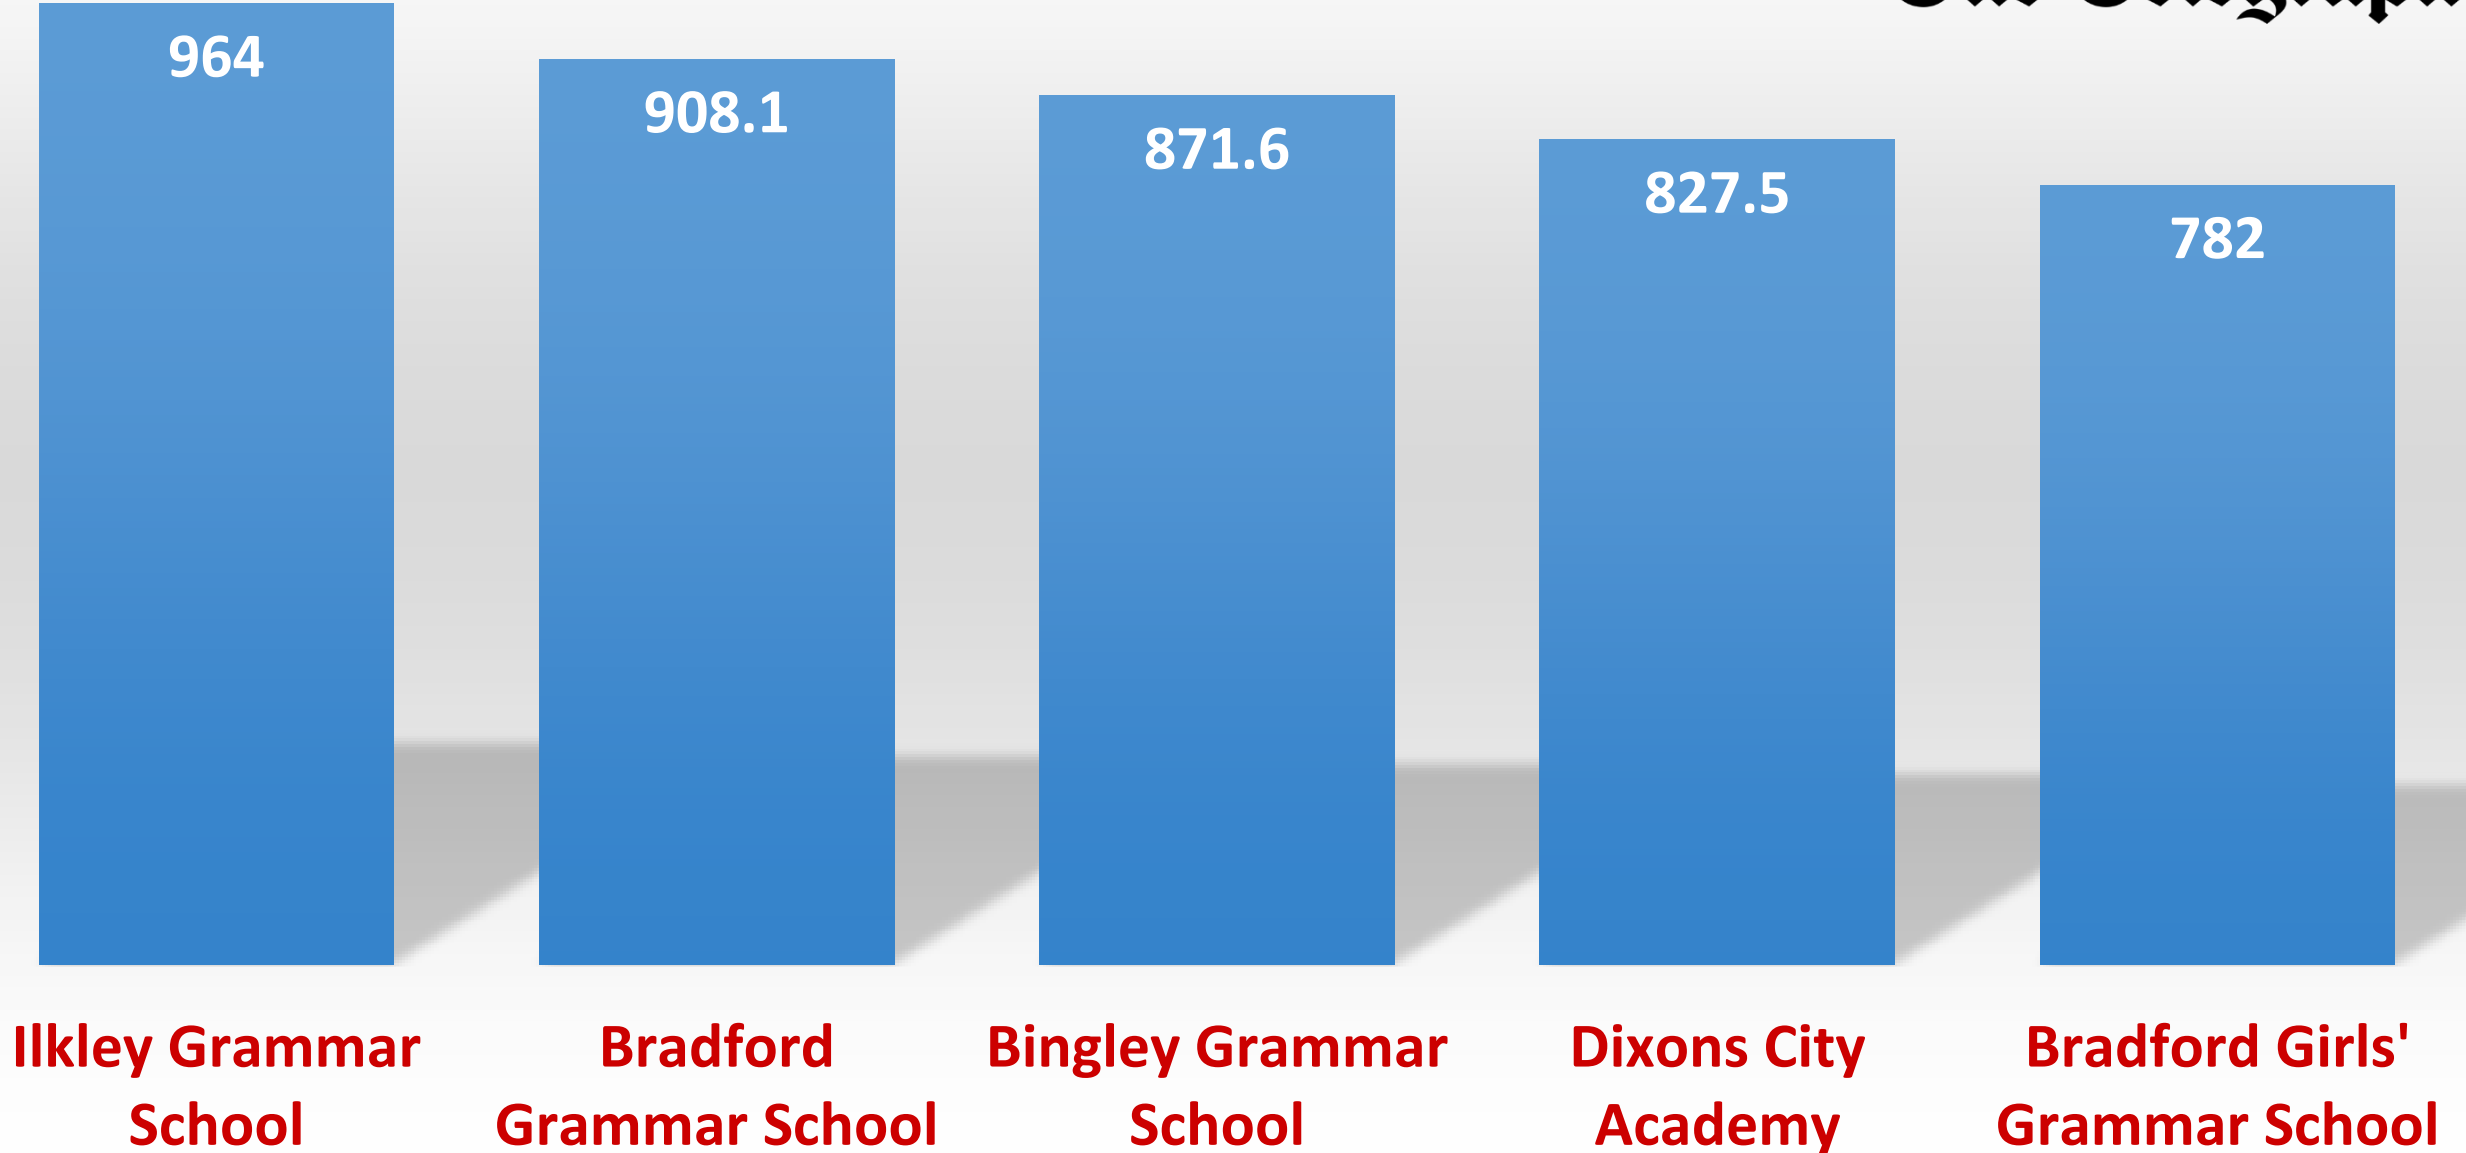

# APS/student

**Ilkley Grammar School is the most successful academic sixth form in Bradford** according to the most recent comparison data published by **The Telegraph**

According to the most recent data (2015) published by