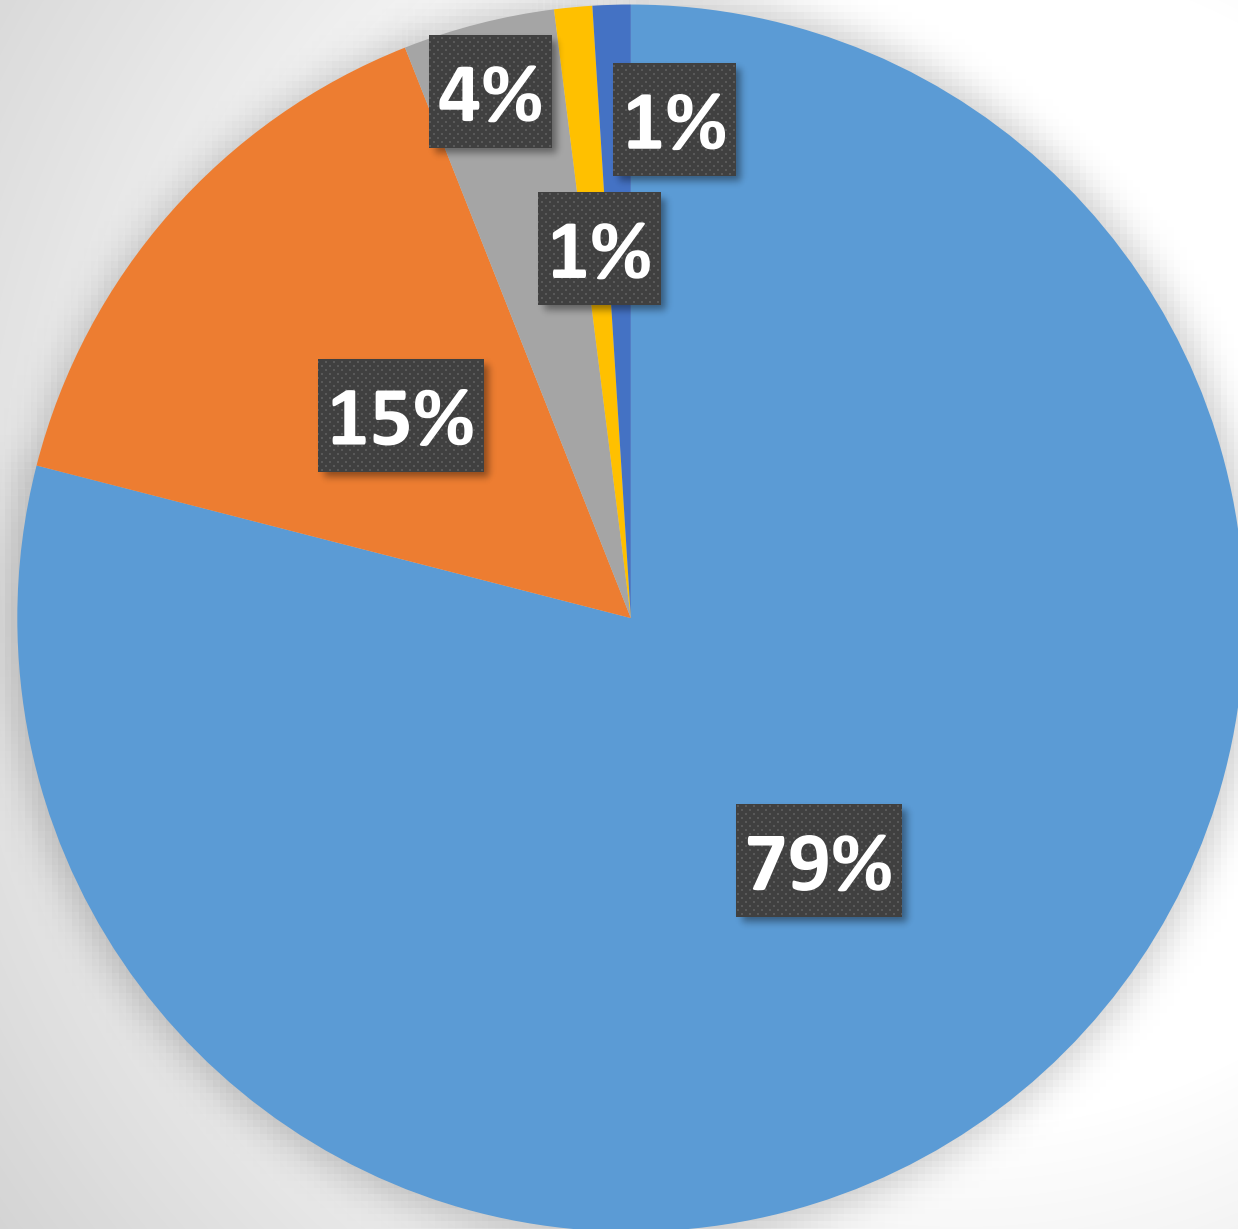

Destination Data 2016

- University
- Gap Year
- Employment
- Art Foundation
- National Sports Circuit